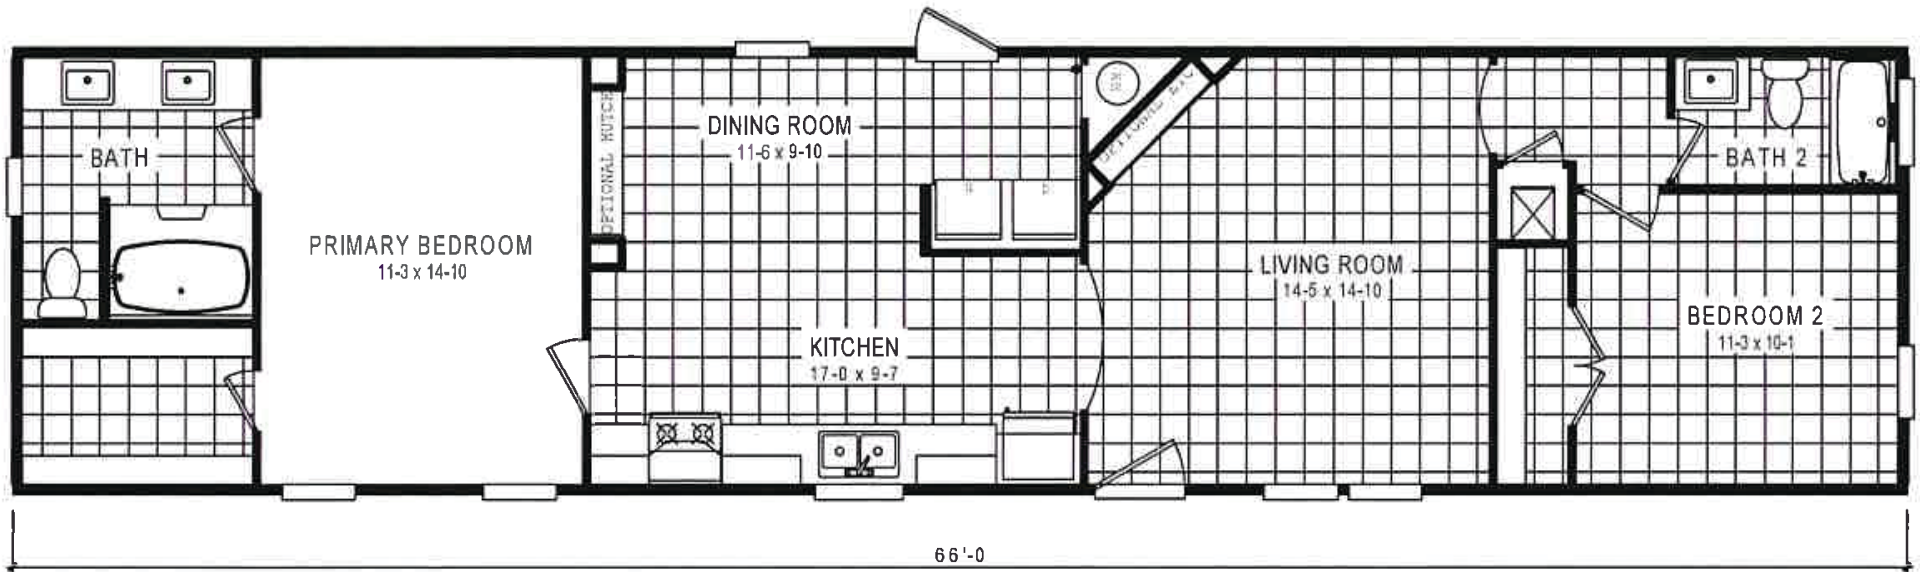

EMERALD *arbor*

2 Bedroom, 2 Bath
1,023 Sq Ft

828-233-3007 | EMERALDARBOR.COM

248 IRONWOOD DR | HENDERSONVILLE, NC 28739